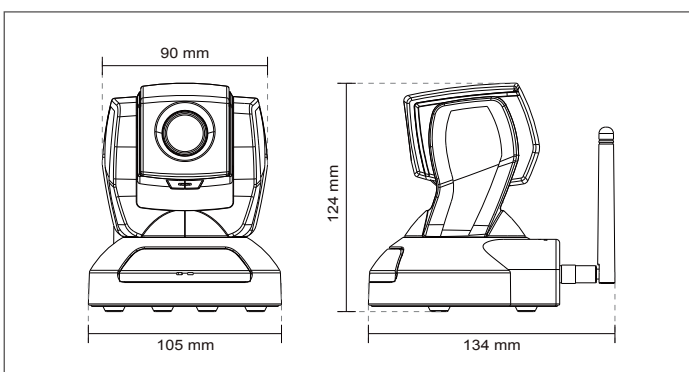

Alarm and Event Management	· Triple-window video for motion detection · One D/I and one D/O for external sensor and alarm · Event notification using HTTP, SMTP or FTP · Local recording of MP4 files
Security	· Multi-level user access with password protection · IP address filtering · Wireless: WEP, WPA-PSK, WPA2 (PZ8111W/21W) · HTTPS encrypted data transmission · 802.1X port-based authentication for network protection
Users	· Live viewing for up to 10 clients
Dimension	· $\varnothing$ 105 mm x 124 mm
Weight	· Net: 391 g (PZ8111/21) · Net: 408 g (PZ8111W/21W)
LED Indicator	· System power and status indicator · System activity and network link indicator
Power	· 12V DC · Power consumption: - Max. 11.16W (PZ8111/21) - Max. 12W (PZ8111W/21W) · 802.3af compliant Power-over-Ethernet (Class 3) (PZ8111/21)
Approvals	· CE, LVD, FCC, VCCI, C-Tick
Operating Environments	· Temperature: 0°C ~ 50°C (32°F ~ 122°F) · Humidity: 20% ~ 80% RH
Viewing System Requirements	· OS: Microsoft Windows 7/Vista/XP/2000 · Browser: - Mozilla Firefox, Internet Explorer 6.x or above · Cell phone: 3GPP player · Real Player: 10.5 or above · Quick Time: 6.5 or above
Installation, Management, and Maintenance	· Installation Wizard 2 · 32-CH ST7501 recording software · Supports firmware upgrade
Applications	· SDK available for application development and system integration
Warranty	· 24 months

Dimension

All specifications are subject to change without notice. Copyright©2011 VIVOTEK INC. All rights reserved. P/N:

Distributed by:

VIVOTEK INC.

6F, No.192, Lien-Cheng Rd., Chung-Ho, New Taipei City, 235, Taiwan, R.O.C.
|T: +886-2-82455282 | F: +886-2-82455532 | E: sales@vivotek.com

VIVOTEK USA, INC.

2050 Ringwood Avenue, San Jose, CA 95131
|T: 408-773-8686 | F: 408-773-8298 | E: salesusa@vivotek.com